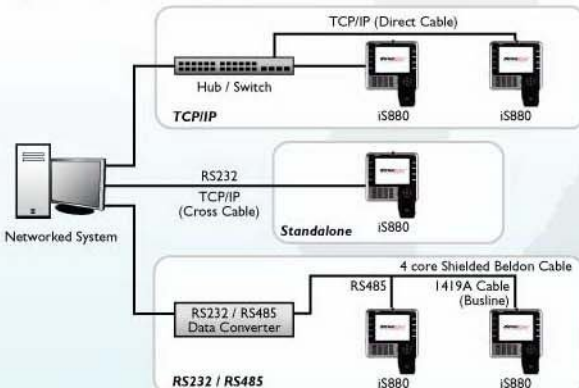

Specification	iS880
Display	8" Touch Screen TFT SVGA (Resolution 800x600)
Camera	Yes
LED indicator/Buzzer	2 LED(Red/Green) / 1 Buzzer
Display Language	English
Greeting Voice	Standard: English Upon Request: Multinational Language
Keypad & button	16 alphanumeric keys 8 programmable function keys 4 Navigation Keys
Dimension	314.5 x 256.5 x 52 mm
Sensor	
Sensor Type / Resolution	Optical (500 dpi)
Sensing Area	18mm x 22 mm
Storage Capacity	
Fingerprint Templates	3,000 / 10,000
Transaction	100,000
RF reader	
ID Card: 125 KHZ	YES
MIFARE: 13.56 MHz	Optional
HID	Optional
Communications	
RS-232/485	YES
TCP/IP	YES
USB Client	YES
USB Host	YES
Wi-Fi / GPRS	Optional
Wiegand	26 bits Input / Output
Access Control	
Alarm Output	NO & NC Alarm
EM lock driving output	YES
Antipassback	YES
Time Attendance	
Schedule Bell	Yes
Work Code	Yes
Operation Environment	
Power Consumption	DC 12V, 3A
Temperature	0 ~ 45
Humidity	20% ~ 80%
Verification	
1:1 (Time)	<0.5 sec
1:N (Time)	<2 sec
FAR	0.0001%
FRR	1%
Standards Compliance	CE, FCC

1. **Standard Functions :** Photo-ID, SMS, Record checking, Ring bell, Work code, 9 digits-code, T9 input, Anti-pass back, Time event transfer, Backup battery.
2. **Multimedia Facilities :** Short message display, Touch screen panel, Integrated camera display, MP3 music playback, Short movie playback
3. **More Optional Functions :** Web server, ITS, Printer, RIS, 14 digits-code

For distributors

AL FARKAD TRADING EST
Office 10, 2nd Floor, Tower 13,
Al Awkaf Complex, Mubarak Al Kabeer Street,
Kuwait.
Tel: 2240 5100, 2240 5150
E-Mail: sales@alfarkad.com